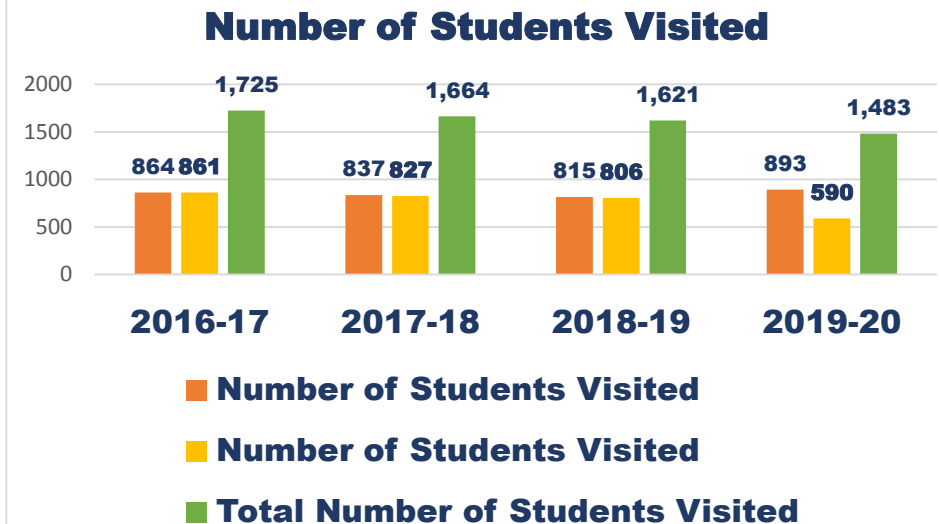

Dr. Jayesh J. Tanna

Head, Training & Placement Cell

Dr. Ramakanta Prusty

Principal