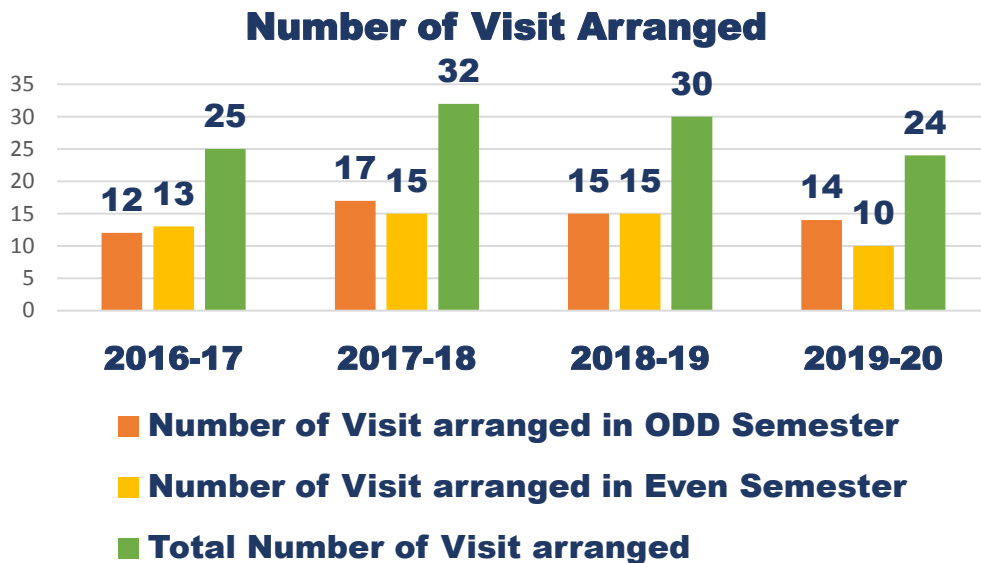

Dr. Jayesh J. Tanna

Head, Training & Placement Cell

Dr. Ramakanta Prusty

Principal